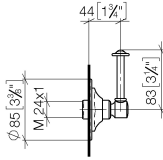

ST 060 300 2371

ST 060 300 2371

Parts for other  
finishes can be found  
here: [Chrome](#)

- rotary diverter
- rosette Ø 85 mm

MADISON Concealed two- and three-way diverter - Brushed Dark Platinum

MADISON

---

ST 060 300 2371

ST 060 300 2371

mm [inches]