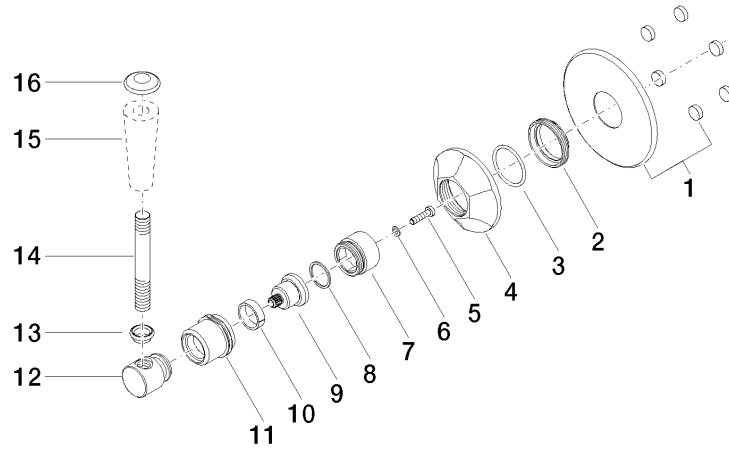

ST 060 300 2371

ST 060 300 2371

Parts for other  
finishes can be found  
here: [Chrome](#)

- rotary diverter
- rosette Ø 85 mm

MADISON Concealed two- and three-way diverter - Brushed Dark Platinum

MADISON

---

ST 060 300 2371

ST 060 300 2371

mm [inches]

### Certificates

LGA\_28456.

**Spare parts list**

No.	Item Number	Name	Quantity used	Delivery time
1	90 27 97 007 00-99	cover	1	30
2	09 23 10 125-00	nut	1	10
3	90 14 10 063 00 90	seal	1	2
4	09 27 37 101-99	rosette	1	30
5	09 30 30 069 90	screw	1	2
6	09 30 11 194 90	disc	1	2
7	09 18 30 007-99	sleeve	1	60
8	90 28 10 030 00 90	ring	1	2
9	09 12 12 064-99	base	1	-
Spare part can no longer be ordered, please order the replacement item				
10	90 14 15 021 00 90	ring	1	2
11	09 21 02 160-99	cover	1	30
12	09 20 37 101-99	handle	1	30
13	09 20 37 001-99	handle	1	30
14	09 28 22 013 90	pipe	1	2
15	11 170 370-99	MADISON Lever insert - Brushed Dark Platinum	1	30
16	09 30 30 062-99	screw	1	30